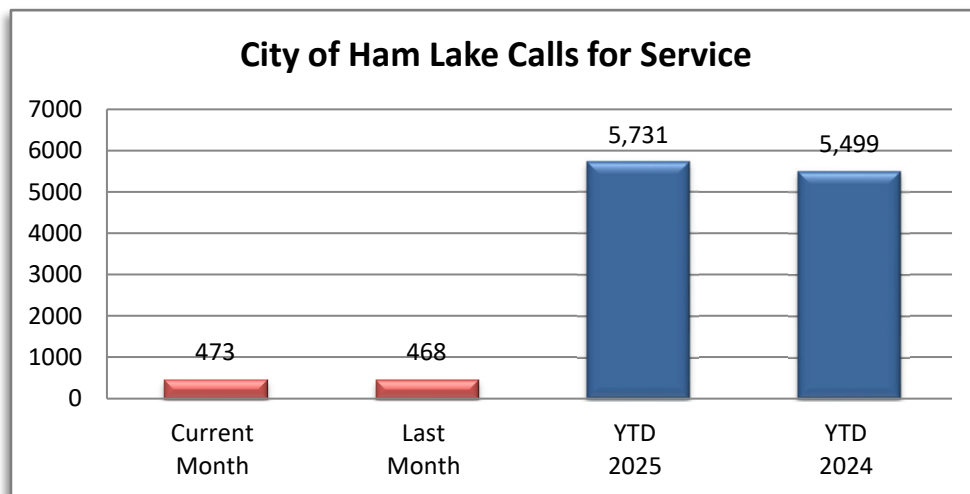

PATROL DIVISION

CITY OF HAM LAKE - DECEMBER 2025

OFFENSE	JAN	FEB	MAR	APR	MAY	JUN	JUL	AUG	SEP	OCT	NOV	DEC	YTD 2025	YTD 2024
Call for Service	433	411	434	429	507	517	598	496	486	479	468	473	5,731	5,972
Burglaries	1	1	0	2	6	0	0	1	2	0	1	1	15	13
Thefts	8	4	3	8	10	7	7	13	6	9	6	8	89	108
Crim Sex Conduct	0	0	2	1	1	0	0	0	2	1	0	0	7	1
Assault	3	1	1	1	4	1	3	1	1	3	3	0	22	19
Dam to Property	0	1	3	2	0	4	2	2	1	7	7	3	32	51
Harass Comm	0	0	0	0	0	1	0	0	0	0	0	0	1	1
PI Accidents	3	4	7	2	12	9	8	8	10	6	6	5	80	95
PD Accidents	26	20	16	32	29	21	19	23	28	41	38	30	323	357
Medical	67	71	70	49	70	72	60	60	59	55	57	71	761	765
Animal Complaint	24	21	20	26	23	37	23	20	38	29	32	24	317	355
Alarms	30	39	34	30	31	35	24	22	19	35	35	34	368	323
Felony Arrests	3	1	8	1	3	1	0	1	4	1	7	3	33	33
GM Arrests	5	2	6	5	3	5	7	2	2	3	4	3	47	49
Misd Arrests	7	10	5	5	3	9	2	5	3	6	4	10	69	62
DUI Arrests	5	3	4	3	1	2	4	2	1	4	4	2	35	32
Drug Arrests	0	1	4	0	0	1	0	0	1	0	2	4	13	14
Domestic Arrests	3	1	1	0	4	1	1	1	0	2	1	0	15	12
Warrant Arrests	4	0	2	3	2	1	5	4	3	3	3	2	32	54
Traffic Stops	134	103	197	167	127	112	133	120	134	109	139	65	1,540	2,796
Traffic Arrests	27	38	74	60	41	28	36	35	38	18	32	17	444	872

CITY OF HAM LAKE

YEAR TO DATE - DECEMBER 2020-2025