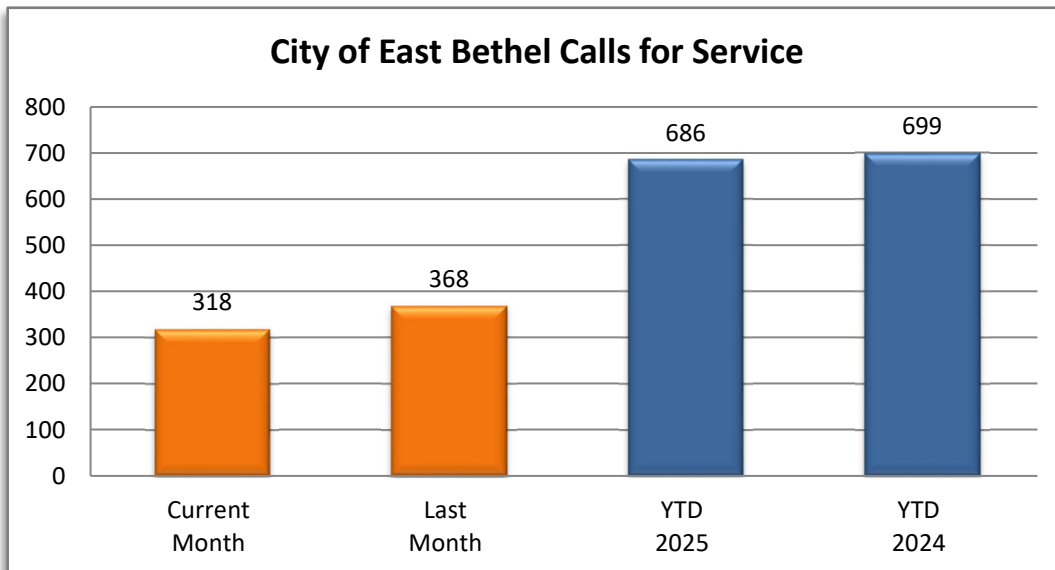

PATROL DIVISION

CITY OF EAST BETHEL - FEBRUARY 2025

OFFENSE	JAN	FEB	MAR	APR	MAY	JUN	JUL	AUG	SEP	OCT	NOV	DEC	YTD 2025	YTD 2024
Calls for Service	368	318											686	699
Burglaries	1	0											1	1
Thefts	4	2											6	8
Crim Sex Conduct	0	0											0	1
Assault	3	2											5	6
Dam to Property	0	0											0	5
Harass Comm	0	0											0	0
PI Accidents	3	3											6	6
PD Accidents	20	20											40	39
Medical	63	64											127	109
Animal Complaint	24	22											46	43
Alarms	21	15											36	38
Felony Arrests	6	1											7	10
Gross Misd Arrests	12	3											15	4
Misd Arrests	9	5											14	15
DUI Arrests	3	3											6	5
Drug Arrests	2	0											2	2
Domestic Arrests	3	1											4	1
Warrant Arrests	8	2											10	5
Traffic Stops	177	183											360	219
Traffic Arrests	26	29											55	48