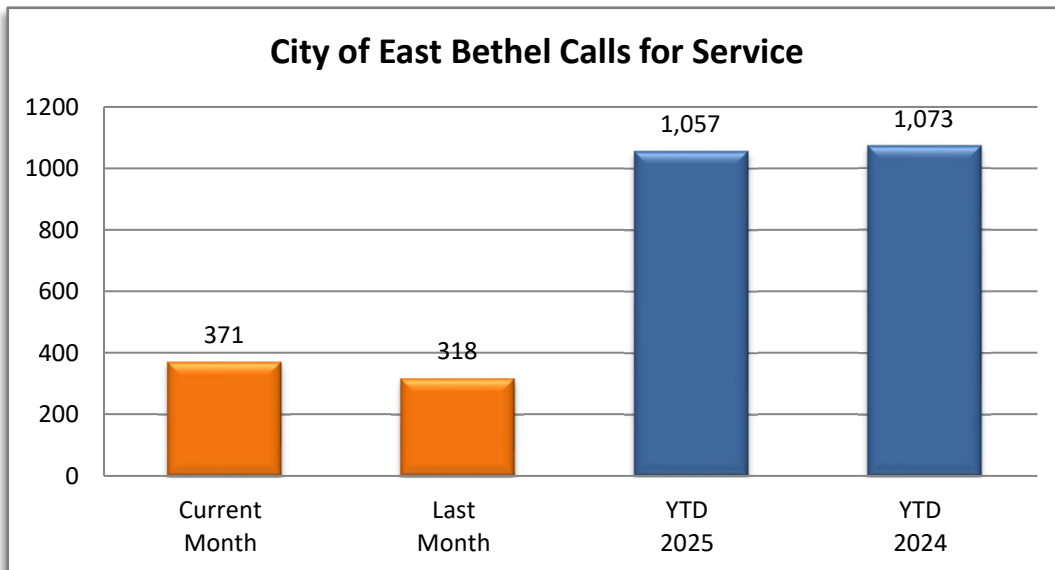

PATROL DIVISION

CITY OF EAST BETHEL - MARCH 2025

OFFENSE	JAN	FEB	MAR	APR	MAY	JUN	JUL	AUG	SEP	OCT	NOV	DEC	YTD 2025	YTD 2024
Calls for Service	368	318	371										1,057	1,073
Burglaries	1	0	2										3	1
Thefts	4	2	3										9	11
Crim Sex Conduct	0	0	1										1	2
Assault	3	2	0										5	9
Dam to Property	0	0	2										2	6
Harass Comm	0	0	0										0	0
PI Accidents	3	3	2										8	9
PD Accidents	20	20	8										48	54
Medical	63	64	36										163	168
Animal Complaint	24	22	27										73	75
Alarms	21	15	13										49	55
Felony Arrests	6	1	2										9	12
Gross Misd Arrests	12	3	9										24	7
Misd Arrests	9	5	7										21	22
DUI Arrests	3	3	6										12	7
Drug Arrests	2	0	2										4	2
Domestic Arrests	3	1	0										4	4
Warrant Arrests	8	2	8										18	10
Traffic Stops	177	183	242										602	335
Traffic Arrests	26	29	43										98	66