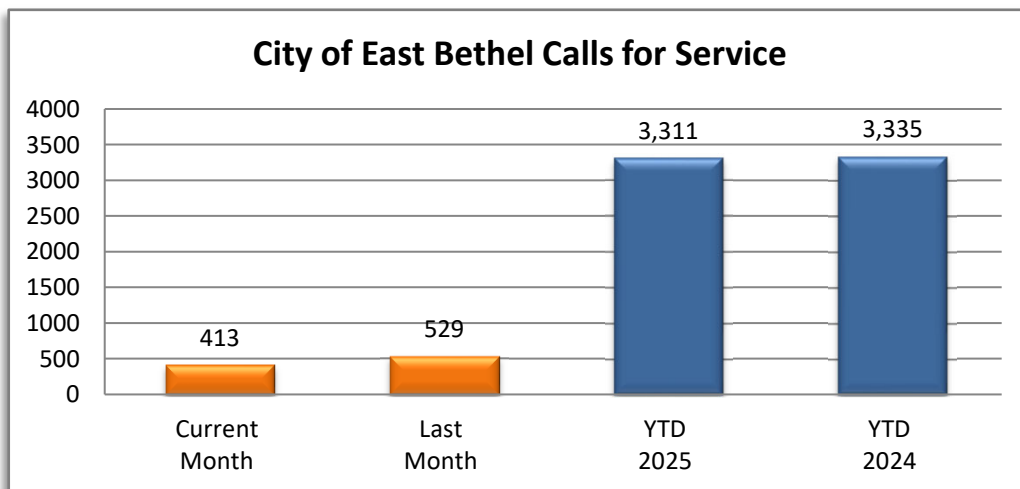

PATROL DIVISION

CITY OF EAST BETHEL - AUGUST 2025

OFFENSE	JAN	FEB	MAR	APR	MAY	JUN	JUL	AUG	SEP	OCT	NOV	DEC	YTD 2025	YTD 2024
Calls for Service	368	318	371	367	446	499	529	413					3,311	3,335
Burglaries	1	0	2	0	0	1	0	0					4	2
Thefts	4	2	3	5	5	7	6	10					42	28
Crim Sex Conduct	0	0	1	1	1	0	0	0					3	5
Assault	3	2	0	3	4	9	2	2					25	38
Dam to Property	0	0	2	2	1	6	3	0					14	19
Harass Comm	0	0	0	0	0	0	0	0					0	0
PI Accidents	3	3	2	4	5	6	5	3					31	44
PD Accidents	20	20	8	13	19	18	14	13					125	117
Medical	63	64	36	42	64	53	64	66					452	511
Animal Complaint	24	22	27	27	19	38	36	25					218	237
Alarms	21	15	13	11	14	6	29	19					128	133
Felony Arrests	6	1	2	1	3	5	2	2					22	30
Gross Misd Arrests	12	3	9	5	4	9	9	6					57	34
Misd Arrests	9	5	7	2	17	26	15	11					92	85
DUI Arrests	3	3	6	2	7	9	5	6					41	19
Drug Arrests	2	0	2	0	2	0	1	1					8	7
Domestic Arrests	3	1	0	0	2	1	0	2					9	10
Warrant Arrests	8	2	8	7	7	8	5	1					46	38
Traffic Stops	177	183	242	234	200	169	218	167					1,590	1,038
Traffic Arrests	26	29	43	73	39	30	23	43					306	257

CITY OF EAST BETHEL

YEAR TO DATE - AUGUST 2020-2025