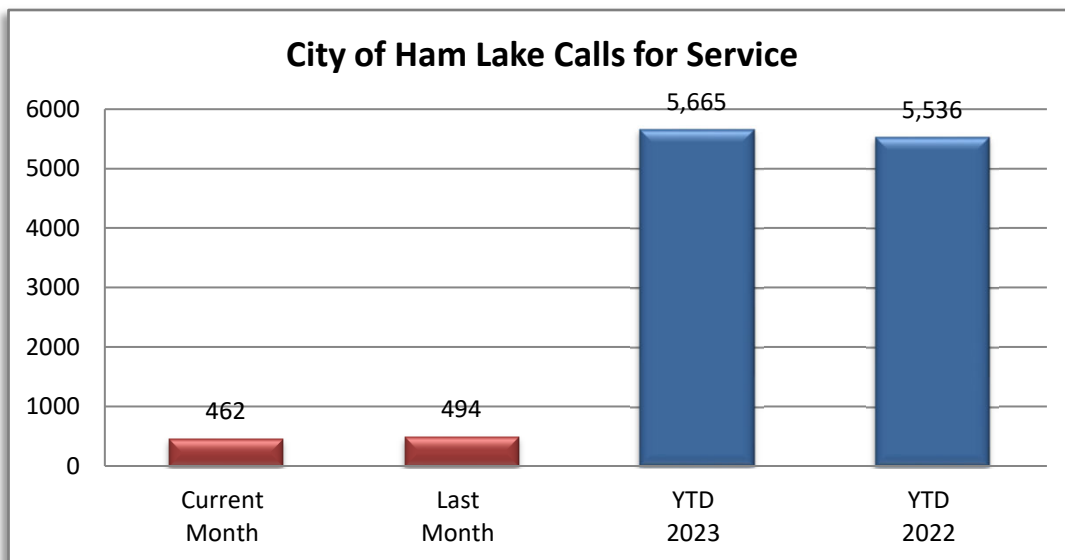

PATROL DIVISION

CITY OF HAM LAKE - NOVEMBER 2023

OFFENSE	JAN	FEB	MAR	APR	MAY	JUN	JUL	AUG	SEP	OCT	NOV	DEC	YTD 2023	YTD 2022
Call for Service	505	456	494	512	568	619	560	506	489	494	462		5,665	5,536
Burglaries	3	0	1	1	1	0	0	0	0	2	1		9	22
Thefts	17	11	10	7	6	13	8	12	8	11	4		107	141
Crim Sex Conduct	0	0	0	0	0	0	1	2	1	0	1		5	7
Assault	2	3	1	7	2	0	1	3	4	3	4		30	11
Dam to Property	0	3	1	1	2	2	1	2	2	2	1		17	37
Harass Comm	0	0	0	0	0	0	0	0	0	0	0		0	2
PI Accidents	5	6	5	4	9	2	7	4	5	7	8		62	79
PD Accidents	27	26	33	29	30	30	26	22	26	30	34		313	316
Medical	68	63	60	62	47	55	61	56	55	46	55		628	686
Animal Complaint	28	36	19	25	37	38	29	33	22	24	33		324	318
Alarms	19	26	29	21	30	36	34	30	35	25	27		312	340
Felony Arrests	6	2	2	3	1	2	3	1	2	2	2		26	60
GM Arrests	4	4	6	6	8	0	2	3	2	4	2		41	40
Misd Arrests	3	5	7	7	3	4	2	7	4	12	5		59	64
DUI Arrests	0	6	3	3	3	1	3	5	2	4	3		33	26
Drug Arrests	1	6	2	3	0	3	0	1	0	3	0		19	47
Domestic Arrests	1	1	1	4	1	0	2	2	1	3	2		18	26
Warrant Arrests	6	1	4	5	10	3	3	5	3	3	1		44	78
Traffic Stops	223	145	228	160	189	220	213	158	159	164	208		2,067	1883
Traffic Arrests	53	35	51	38	48	51	53	36	56	48	53		522	528