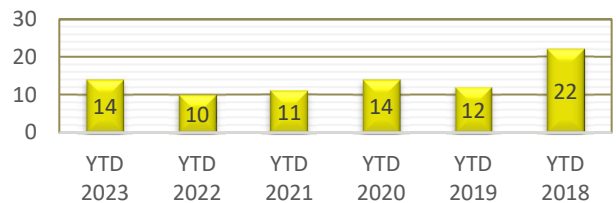

WARRANT ARRESTS