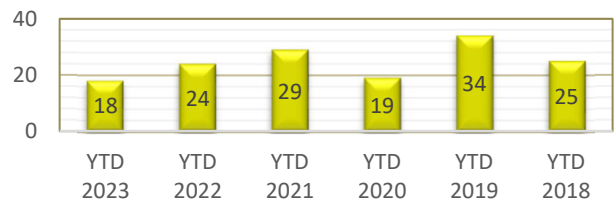

LINWOOD TOWNSHIP

YEAR TO DATE - NOVEMBER 2018-2023

BURGLARIES

THEFTS

ASSAULTS

DAMAGE TO PROPERTY

DUI ARRESTS

DRUG ARRESTS

DOMESTIC ARRESTS

WARRANT ARRESTS

TRAFFIC ARRESTS

TRAFFIC STOPS