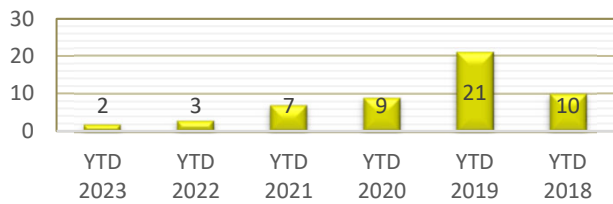

LINWOOD TOWNSHIP

YEAR TO DATE - NOVEMBER 2018-2023

BURGLARIES