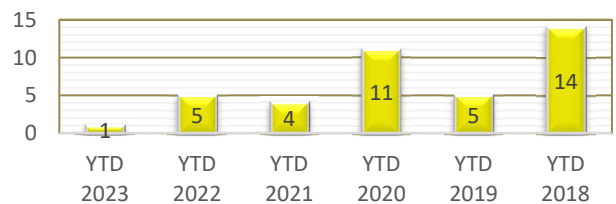

PATROL DIVISION

LINWOOD TOWNSHIP - NOVEMBER 2023

OFFENSE	JAN	FEB	MAR	APR	MAY	JUN	JUL	AUG	SEP	OCT	NOV	DEC	YTD 2023	YTD 2022
Call for Service	100	119	107	178	149	129	154	134	90	143	123		1,426	1,309
Burglaries	0	0	0	0	0	0	0	0	0	0	2		2	3
Thefts	2	1	2	1	5	0	0	1	3	1	2		18	24
Crim Sex Conduct	0	0	0	0	0	0	0	1	0	0	0		1	0
Assault	0	1	1	1	0	0	0	1	2	1	1		8	3
Dam to Property	1	0	0	0	0	0	0	0	0	0	0		1	5
Harass Comm	0	0	0	0	0	0	0	0	0	0	0		0	0
PI Accidents	1	2	0	0	1	1	1	1	3	1	3		14	13
PD Accidents	4	6	9	6	1	4	4	5	2	7	7		55	13
Medical	12	14	19	20	17	19	26	28	11	27	21		214	52
Animal Complaint	7	14	7	14	15	5	14	6	7	5	13		107	98
Alarms	5	5	3	5	3	7	2	5	5	7	0		47	94
Felony Arrests	0	0	0	2	0	0	0	0	0	0	3		5	2
Gross Misd Arrests	0	1	0	3	3	0	0	0	0	1	1		9	3
Misd Arrests	0	1	1	5	1	1	1	2	2	3	3		20	6
DUI Arrests	0	1	0	1	0	1	1	0	0	1	1		6	3
Drug Arrests	0	0	0	1	0	0	0	0	0	0	0		1	5
Domestic Arrests	0	1	1	1	0	0	0	1	2	1	1		8	3
Warrant Arrests	1	0	0	1	2	1	1	6	0	1	1		14	10
Traffic Stops	76	56	51	66	66	69	78	73	58	32	57		682	272
Traffic Arrests	11	12	13	8	11	2	10	2	8	4	9		90	45

LINWOOD TOWNSHIP

YEAR TO DATE - NOVEMBER 2018-2023

BURGLARIES

THEFTS

ASSAULTS

DAMAGE TO PROPERTY

DUI ARRESTS

DRUG ARRESTS