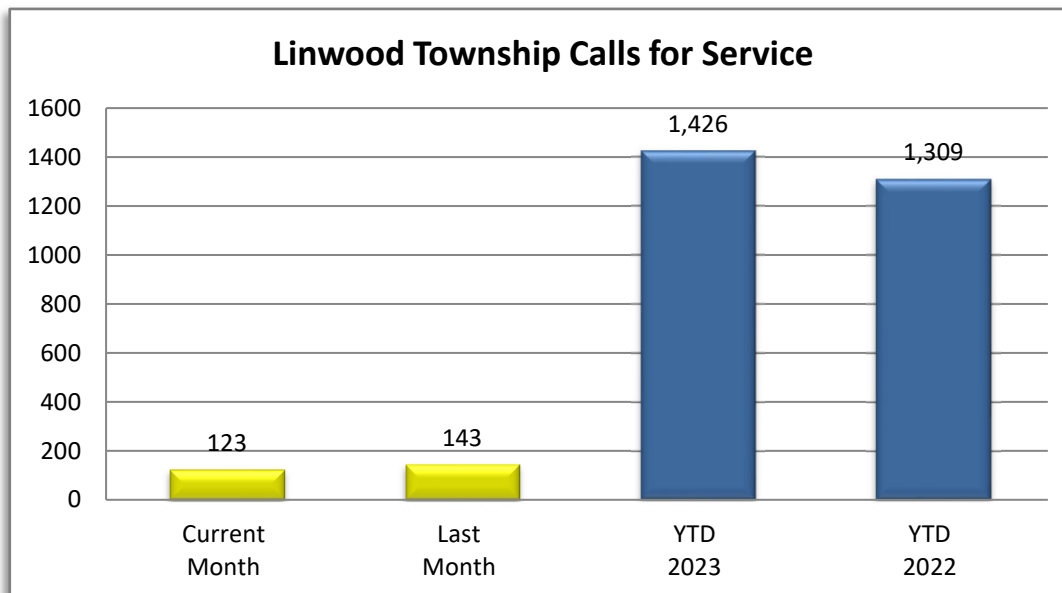

PATROL DIVISION

LINWOOD TOWNSHIP - NOVEMBER 2023

OFFENSE	JAN	FEB	MAR	APR	MAY	JUN	JUL	AUG	SEP	OCT	NOV	DEC	YTD 2023	YTD 2022
Call for Service	100	119	107	178	149	129	154	134	90	143	123		1,426	1,309
Burglaries	0	0	0	0	0	0	0	0	0	0	2		2	3
Thefts	2	1	2	1	5	0	0	1	3	1	2		18	24
Crim Sex Conduct	0	0	0	0	0	0	0	1	0	0	0		1	0
Assault	0	1	1	1	0	0	0	1	2	1	1		8	3
Dam to Property	1	0	0	0	0	0	0	0	0	0	0		1	5
Harass Comm	0	0	0	0	0	0	0	0	0	0	0		0	0
PI Accidents	1	2	0	0	1	1	1	1	3	1	3		14	13
PD Accidents	4	6	9	6	1	4	4	5	2	7	7		55	13
Medical	12	14	19	20	17	19	26	28	11	27	21		214	52
Animal Complaint	7	14	7	14	15	5	14	6	7	5	13		107	98
Alarms	5	5	3	5	3	7	2	5	5	7	0		47	94
Felony Arrests	0	0	0	2	0	0	0	0	0	0	3		5	2
Gross Misd Arrests	0	1	0	3	3	0	0	0	0	1	1		9	3
Misd Arrests	0	1	1	5	1	1	1	2	2	3	3		20	6
DUI Arrests	0	1	0	1	0	1	1	0	0	1	1		6	3
Drug Arrests	0	0	0	1	0	0	0	0	0	0	0		1	5
Domestic Arrests	0	1	1	1	0	0	0	1	2	1	1		8	3
Warrant Arrests	1	0	0	1	2	1	1	6	0	1	1		14	10
Traffic Stops	76	56	51	66	66	69	78	73	58	32	57		682	272
Traffic Arrests	11	12	13	8	11	2	10	2	8	4	9		90	45