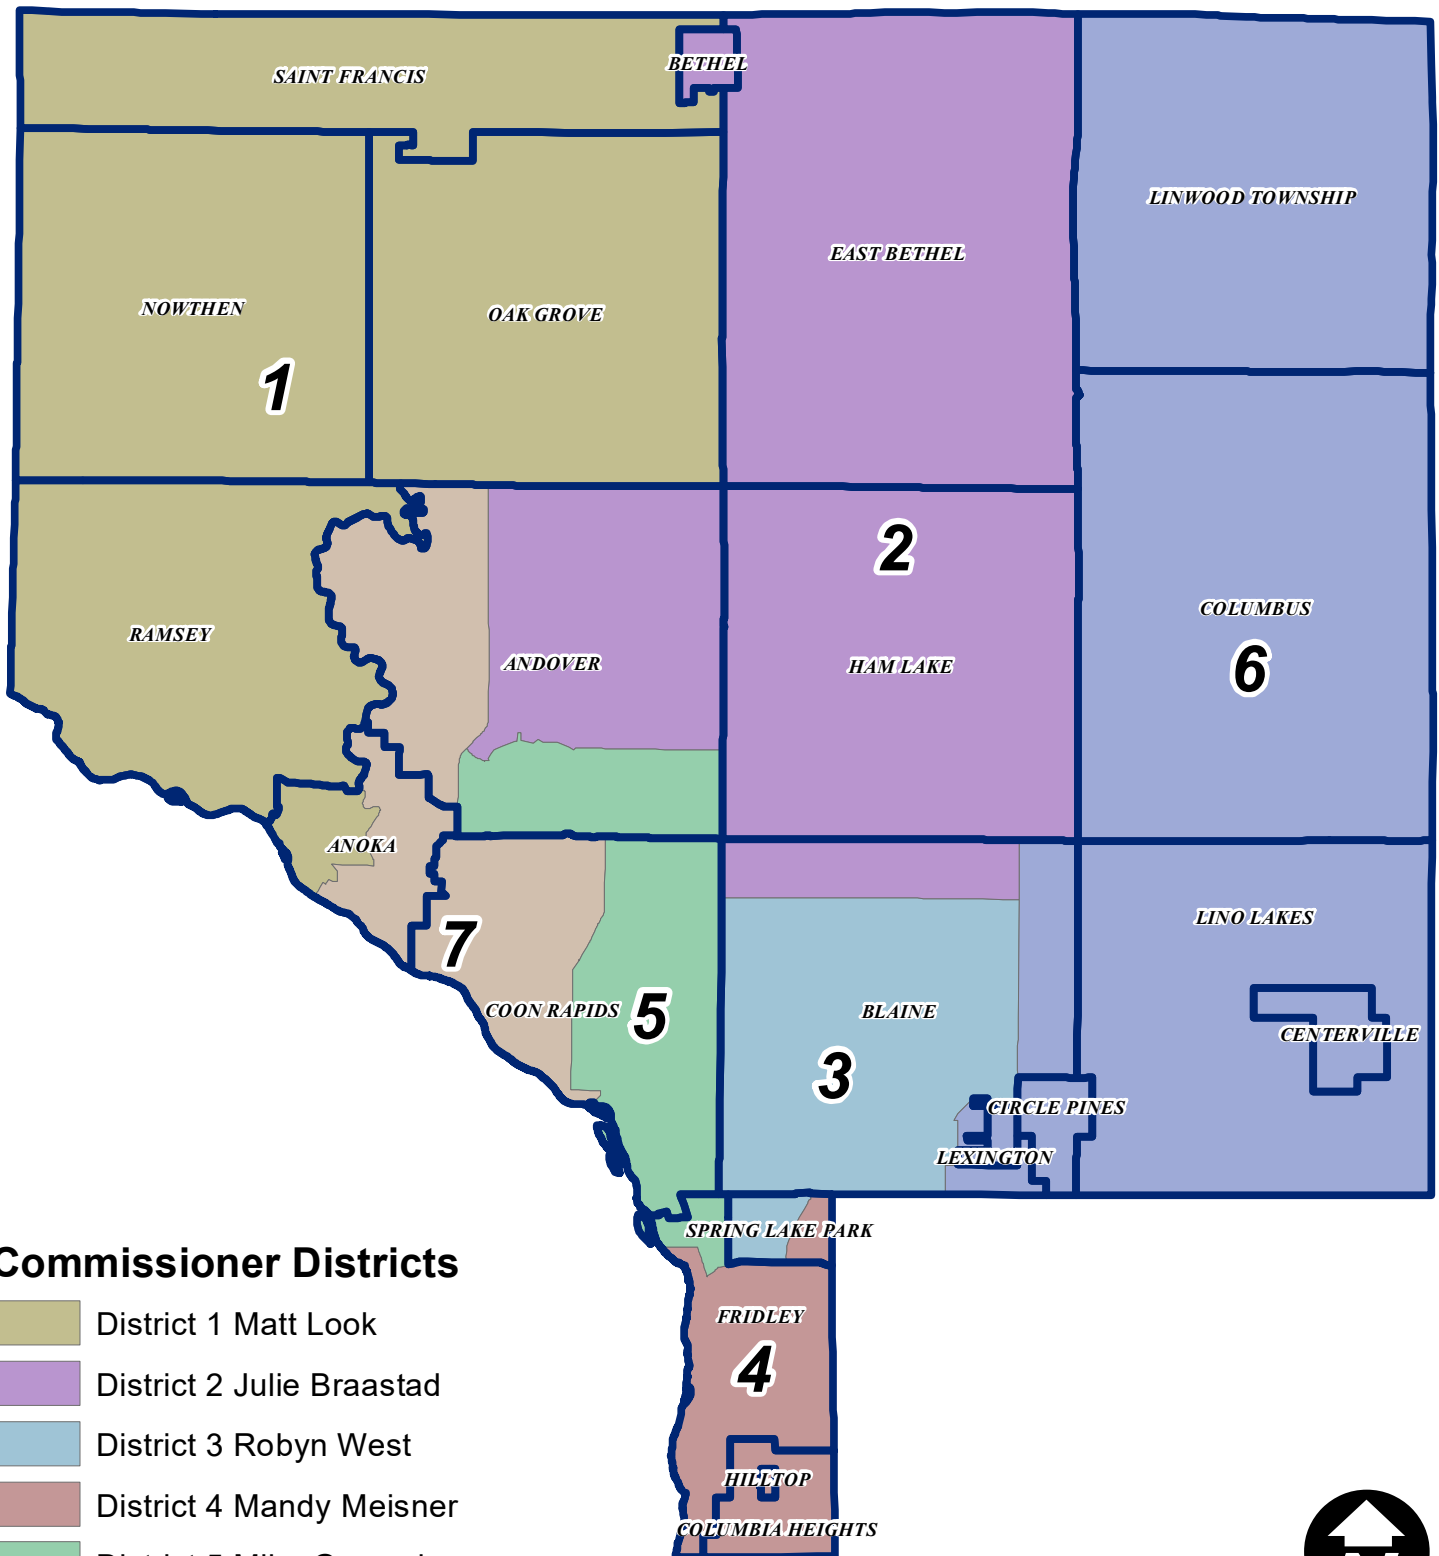

Commissioner Districts

Commissioner Districts

-  District 1 Matt Look
-  District 2 Julie Braastad
-  District 3 Robyn West
-  District 4 Mandy Meisner
-  District 5 Mike Gamache
-  District 6 Jeff Reinert
-  District 7 Scott Schulte
-  Municipalities

February 2020