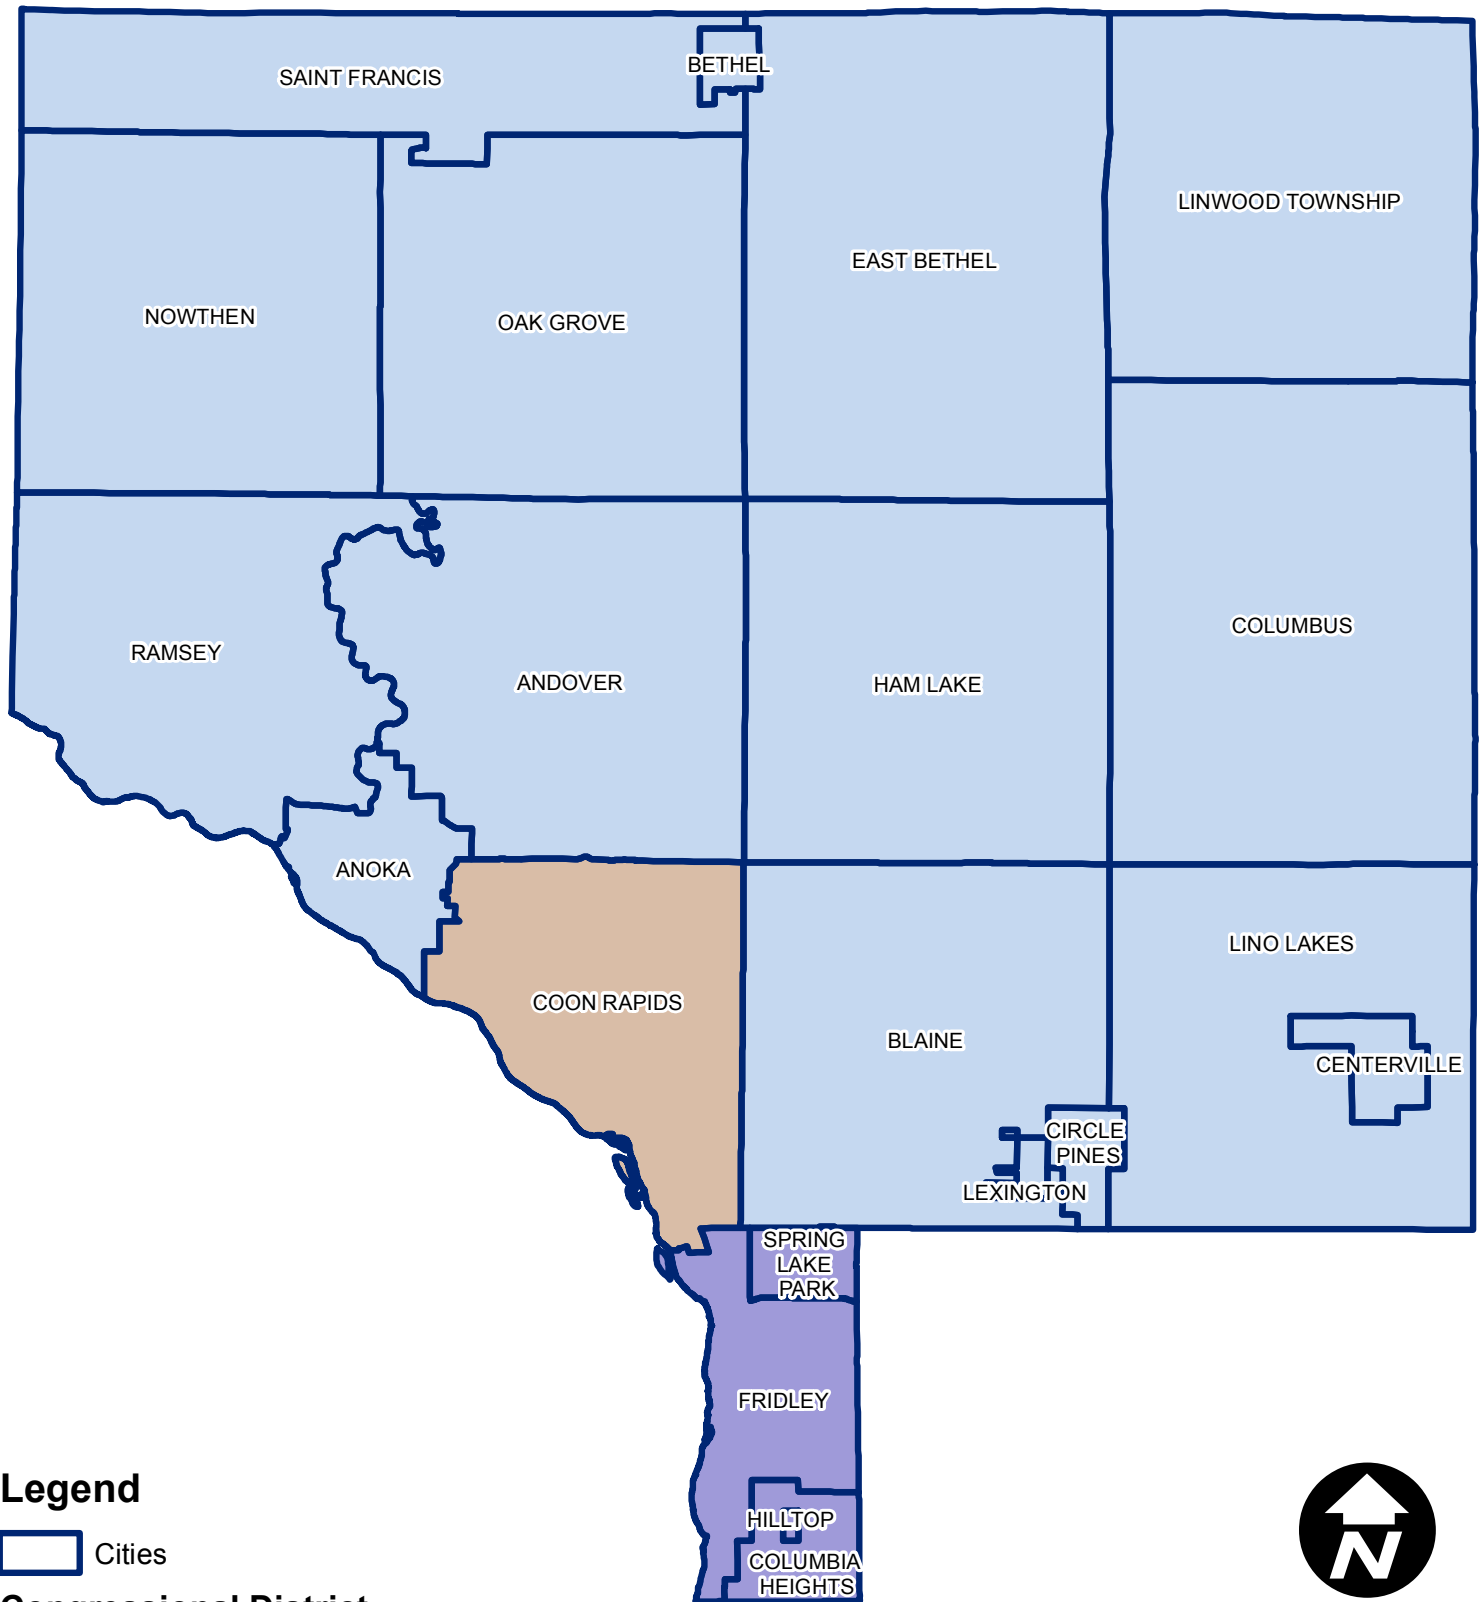

Congressional Districts

Legend

 Cities

Congressional District

-  District 3 - Erik Paulsen
-  District 5 - Keith Ellison
-  District 6 - Tom Emmer

October 2015