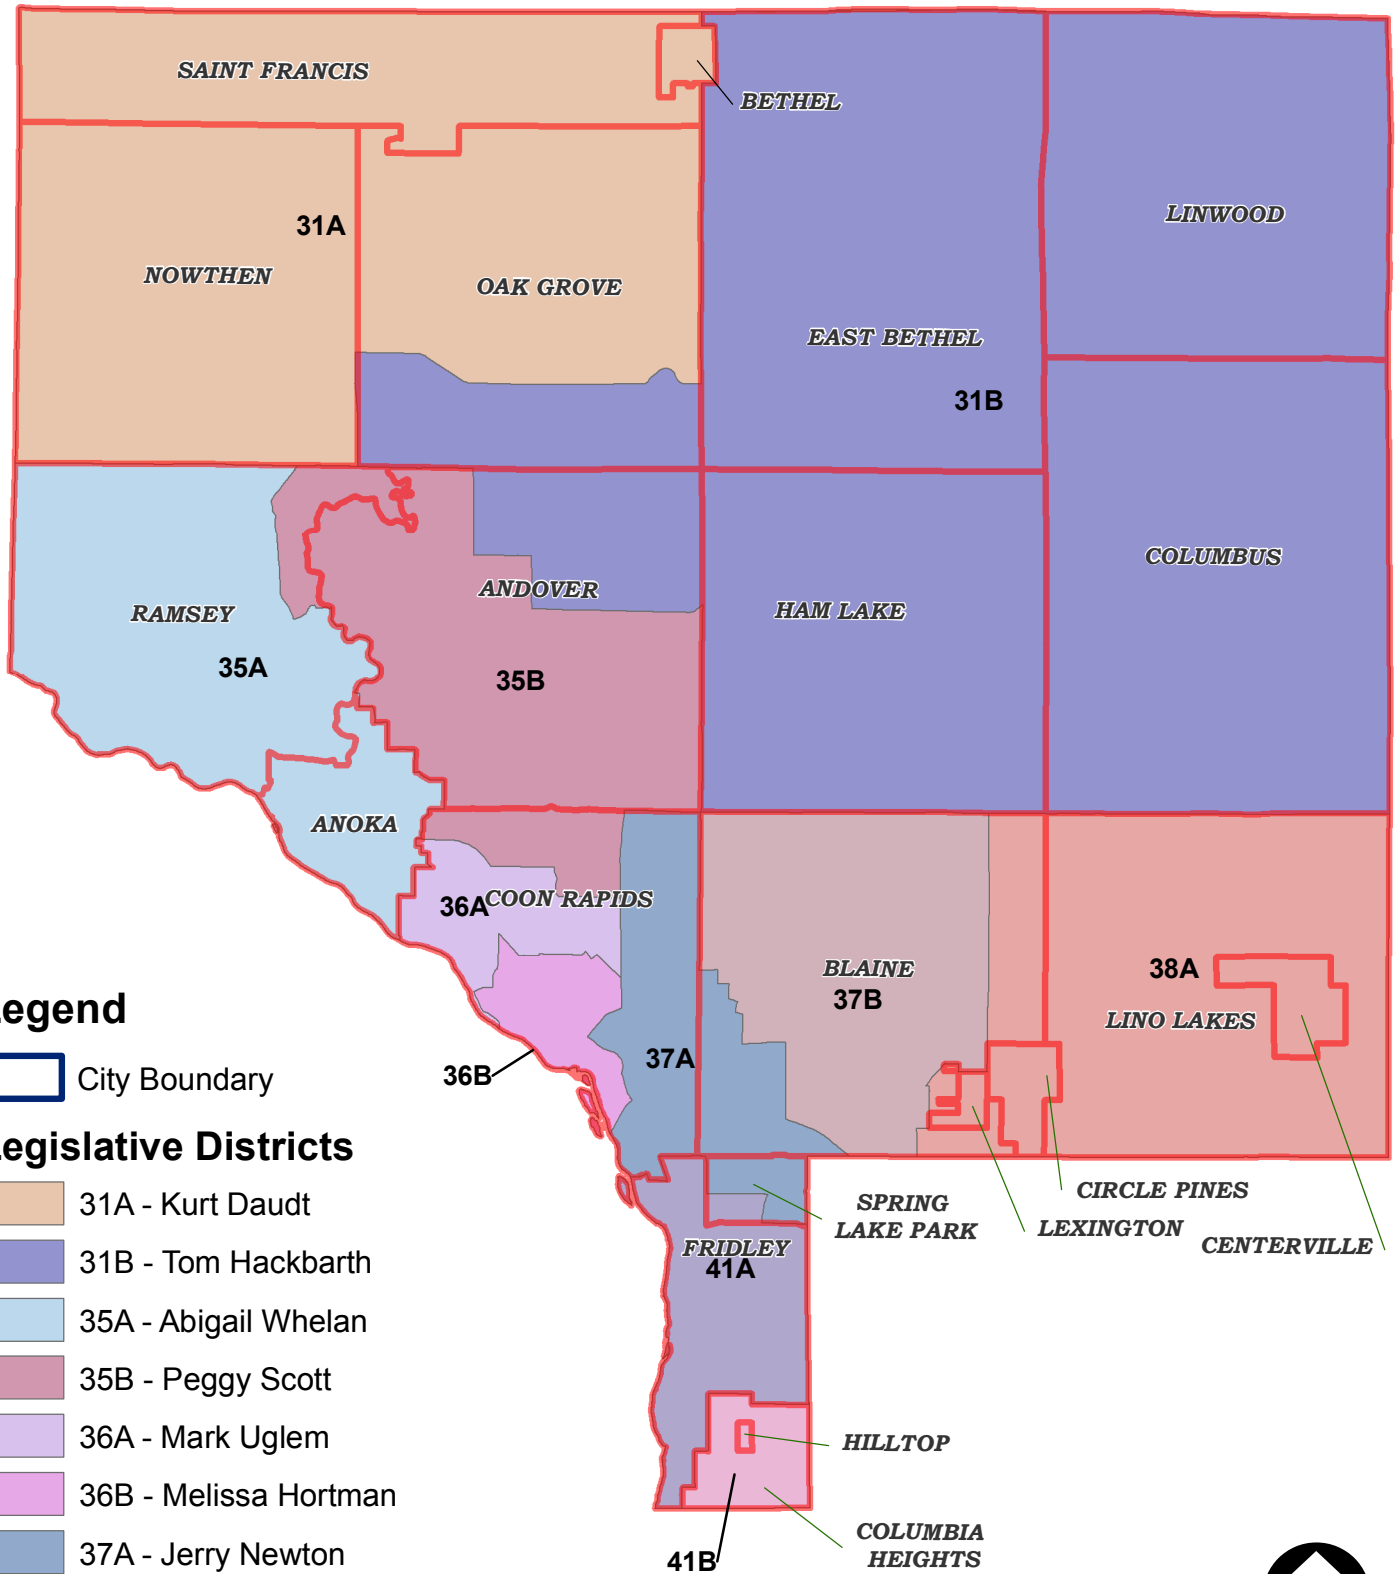

Legislative Districts

Legend

 City Boundary

Legislative Districts

-  31A - Kurt Daudt
-  31B - Tom Hackbarth
-  35A - Abigail Whelan
-  35B - Peggy Scott
-  36A - Mark Uglem
-  36B - Melissa Hortman
-  37A - Jerry Newton
-  37B - Tim Sanders
-  38A - Linda Runbeck
-  41A - Connie Bernardy
-  41B - Carolyn Laine