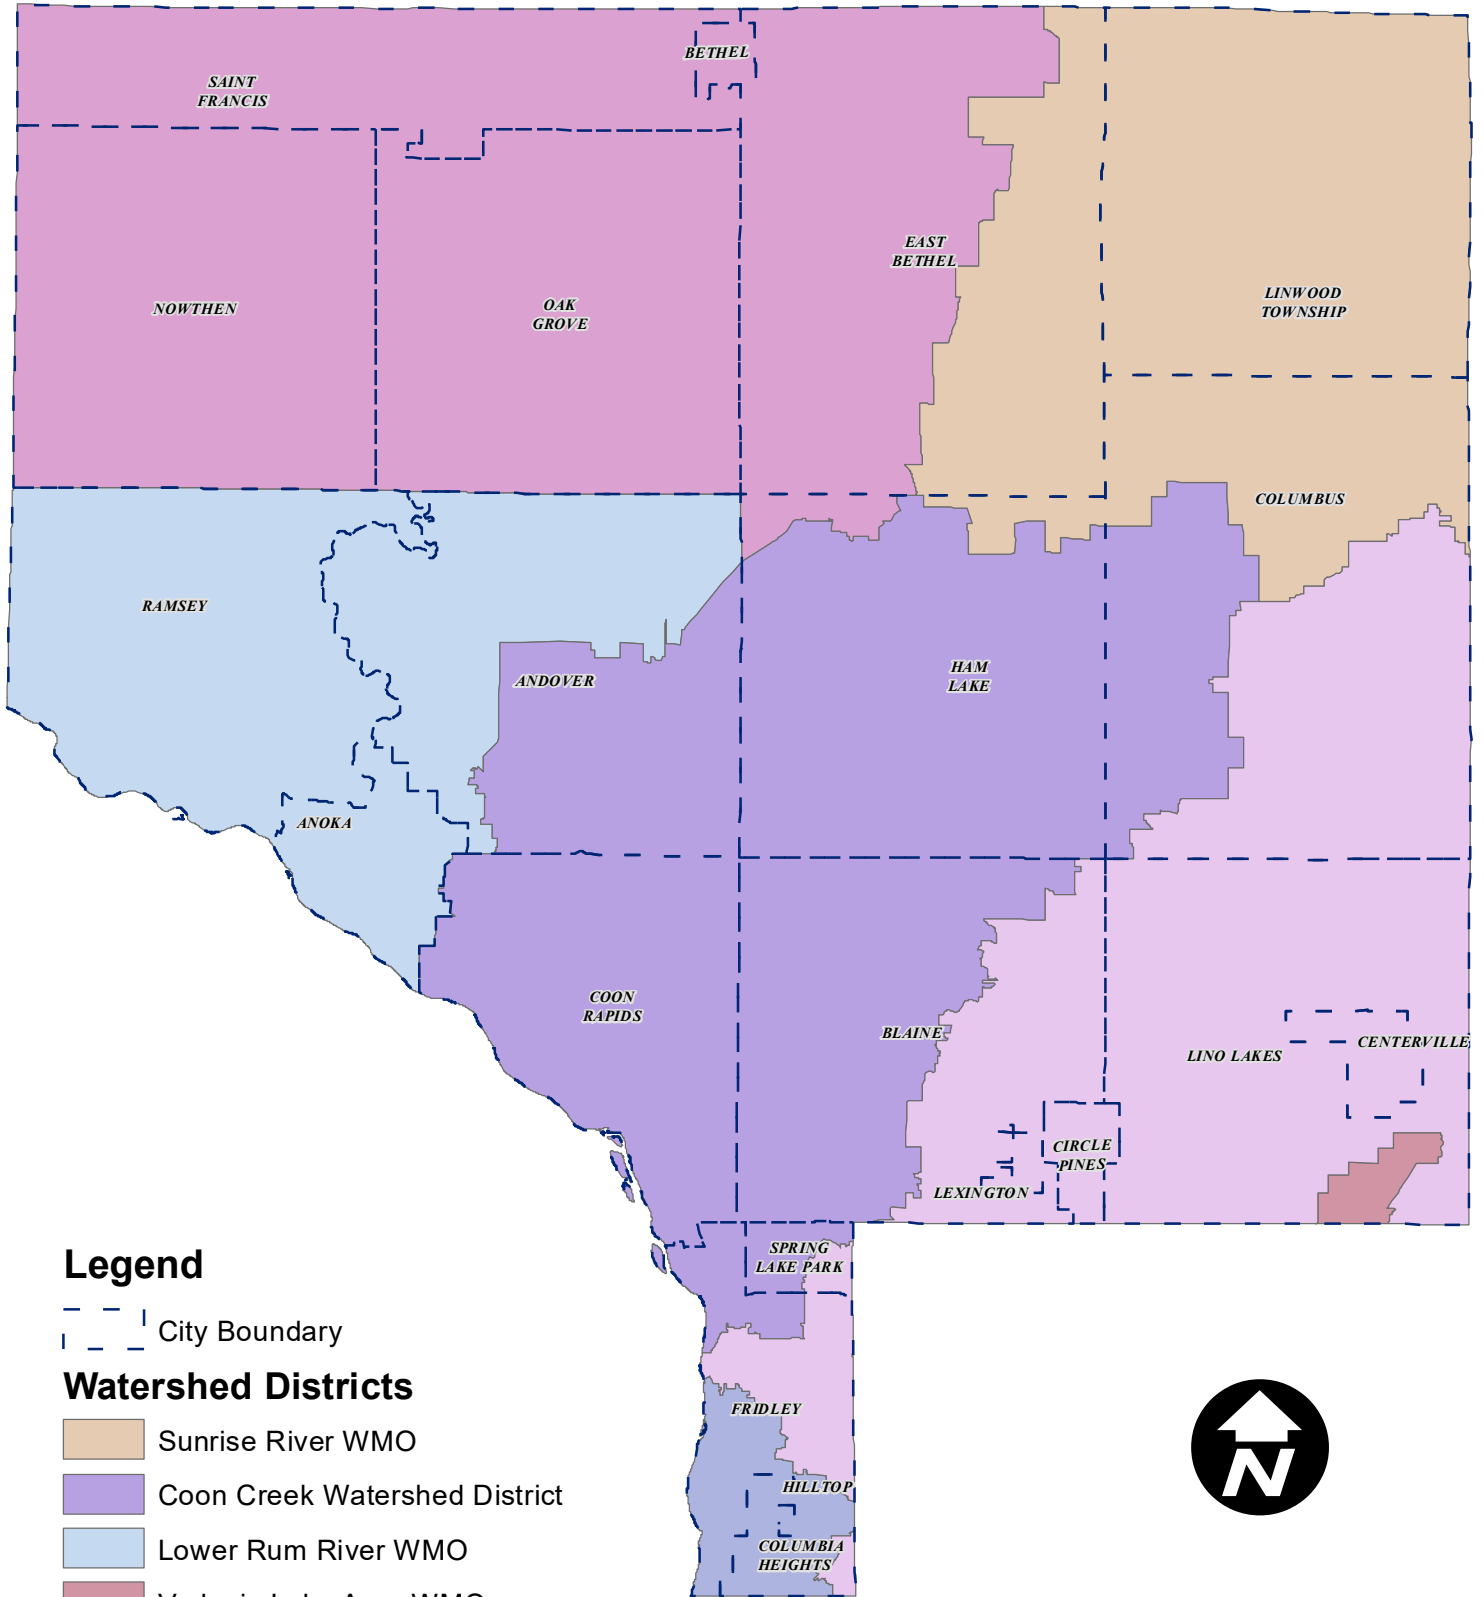

Watershed Districts

Legend

 City Boundary

Watershed Districts

-  Sunrise River WMO
-  Coon Creek Watershed District
-  Lower Rum River WMO
-  Vadnais Lake Area WMO
-  Rice Creek Watershed District
Phone: 763-367-7840
-  Mississippi WMO
Phone: 763-755-0975
-  Upper Rum River WMO
Phone: 763-767-5131

Anoka County
MINNESOTA
Respectful. Innovative. Fiscally Responsible.

This is a compilation of records as they appear in the Geographic Information Systems of the area shown. The drawing is to be used only for reference and the County is not responsible for any inaccuracies contained herein.