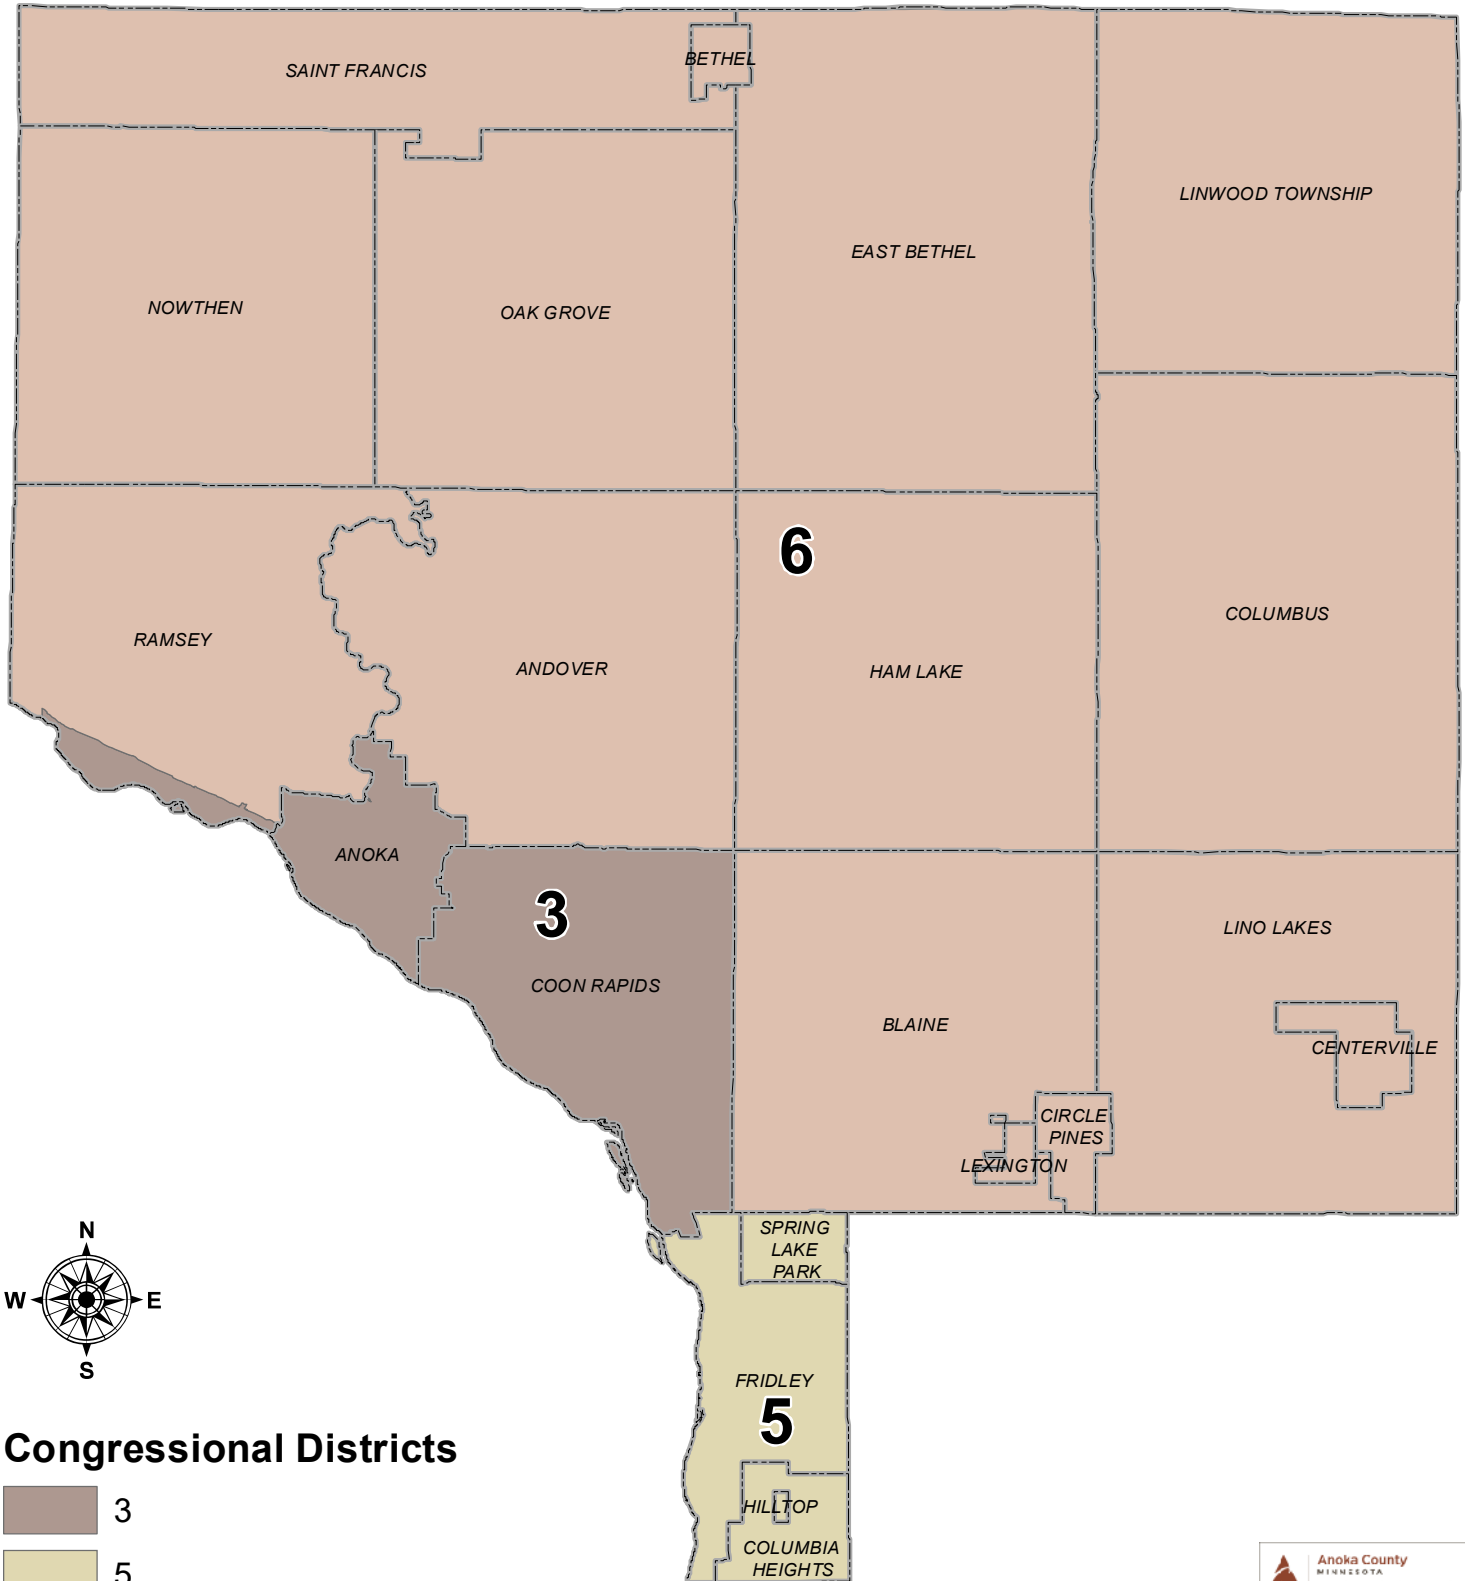

Anoka County Congressional Districts

Map A

Congressional Districts

- 3
- 5
- 6

April 25, 2022