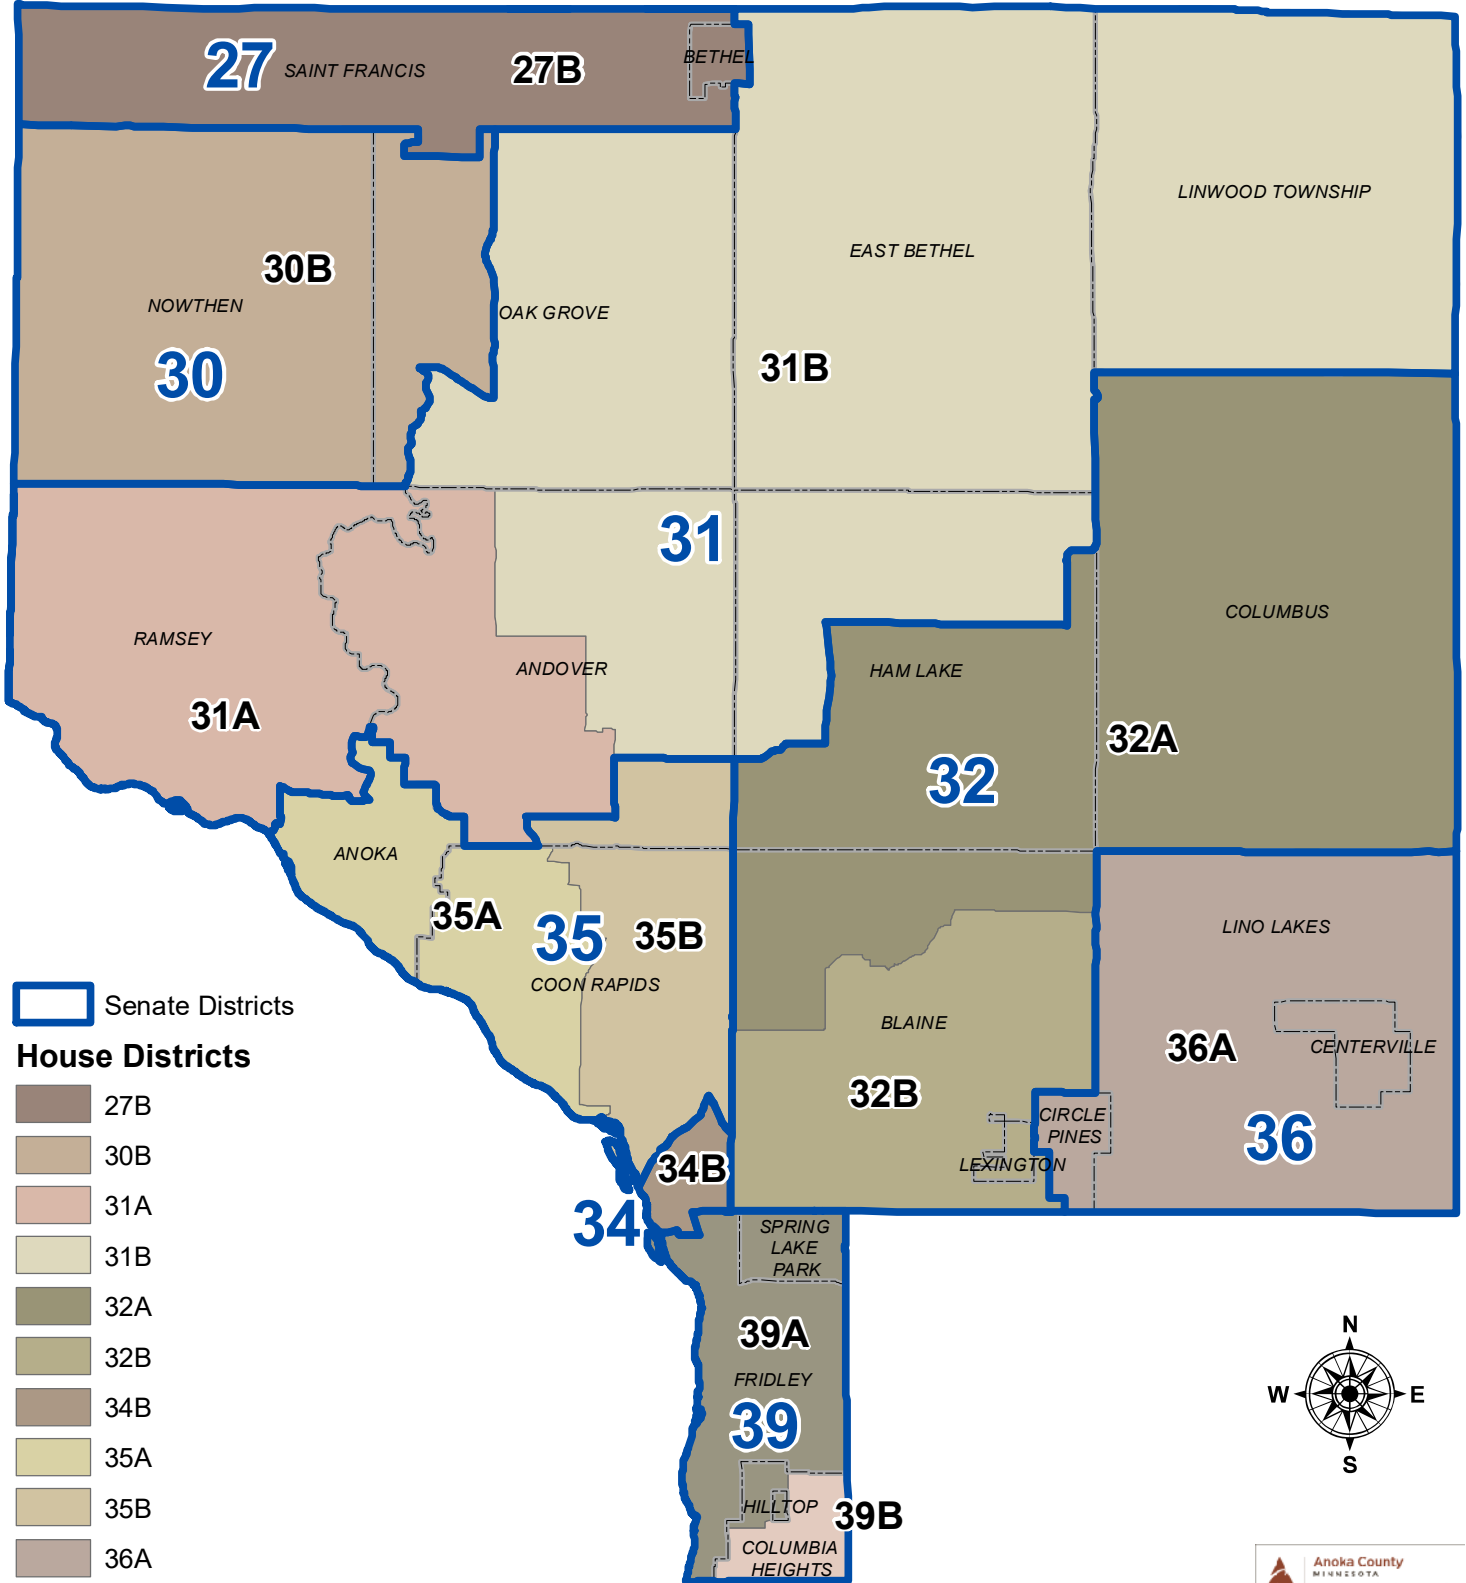

Anoka County Legislative Districts

Map B

Senate Districts

House Districts

- 27B
- 30B
- 31A
- 31B
- 32A
- 32B
- 34B
- 35A
- 35B
- 36A
- 39A
- 39B

April 25, 2022