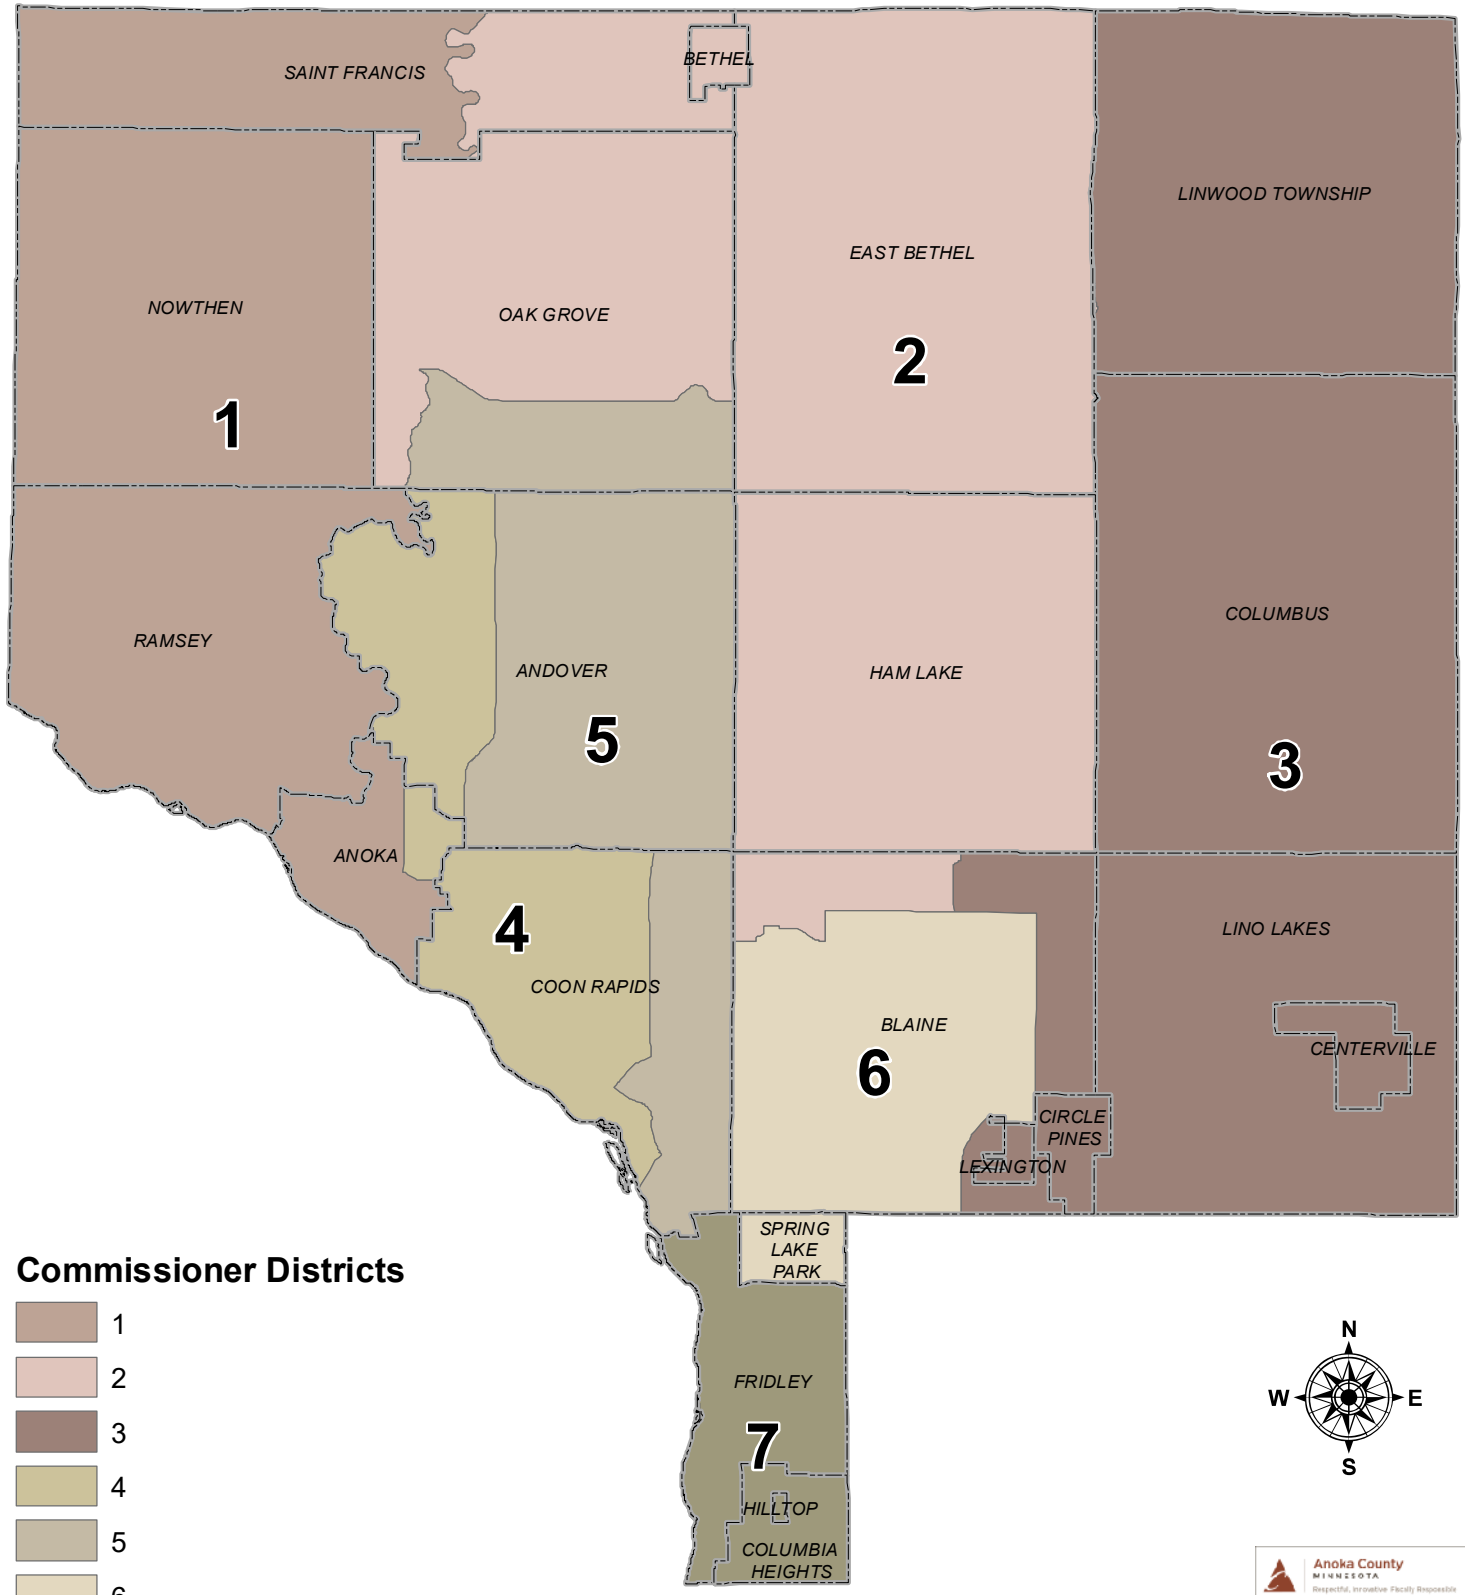

Anoka County Commissioner Districts

Map C

Commissioner Districts

- 1
- 2
- 3
- 4
- 5
- 6
- 7

April 26, 2022