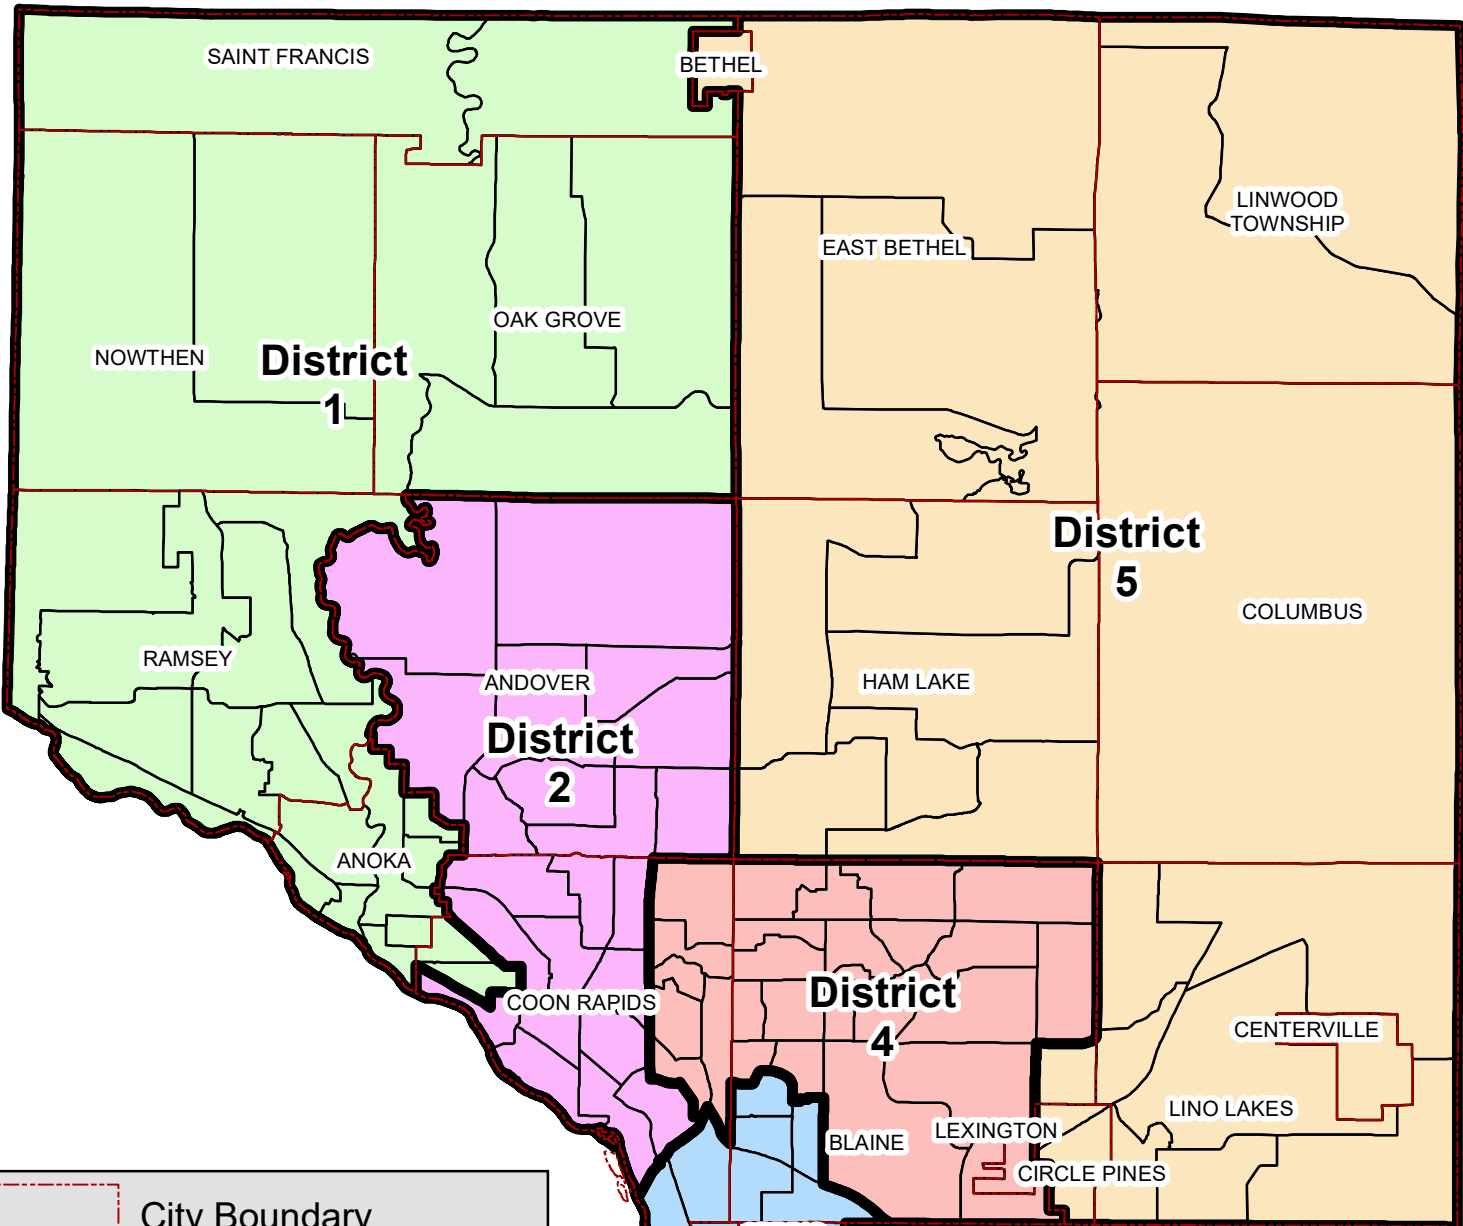

# Anoka Conservation District Board Election District Map

	City Boundary
<b>District - Population (% dev. from goal)</b>	
	District 1 - 73,302 (0.72%)
	District 2 - 70,401 (-3.27%)
	District 3 - 74,930 (2.96%)
	District 4 - 74,555 (2.44%)
	District 5 - 70,699 (-2.86%)

Anoka County Population: 363,887  
 Population Divided by 5: 72,777.4  
 5% of average: 3,638.9  
 Lower Limit (-5%): 69,138.5  
 Upper Limit (+5%): 76,416.3